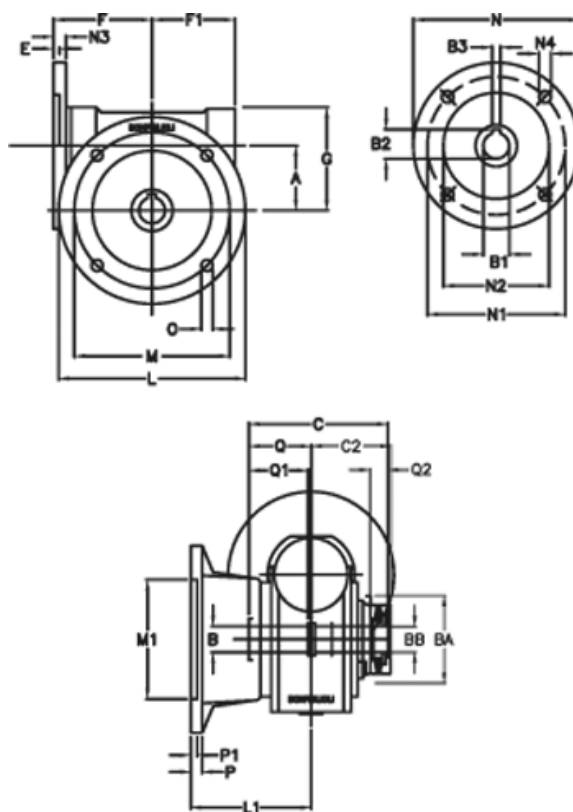

Article number: 390204902442816

Description: Worm Gear with Torque Limiter
VF 49-L1-F-24 P71B14

Measures

a = 49.50	C2 = 63,5	m = 90	P = 12
B = 25	Description = VF 49F-xx-71B14	M1 = 70	P1 = 10
B1 E7 = 14	E = 3.0	N = 105	Q = 51.0
B2 = 16.3	F = 70	N1 = 85	Q1 = 41
B3 H9 = 5	F1 = 63	N2 = 70	Q2 = 15
BA = 63	g = 80	N3 = 10.5	
BB H7 = 14	L = 125	N4 = 6.5	
C = 105	L1 = 85.5	O = 10.5	